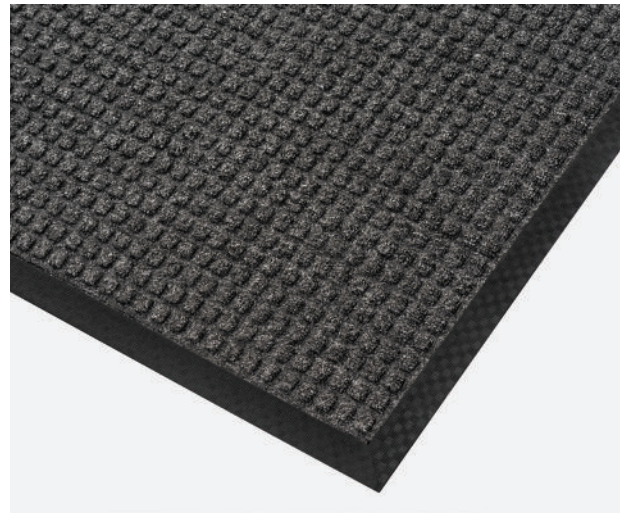

Aquasorb

Aquasorb is intended for use in medium to heavy traffic areas, with the raised crush resistant waffle design providing an aggressive scraping and cleaning action. The rubber perimeter traps dirt and moisture for superb soil and moisture control, making it ideal for use in entranceways and lobbies with regular foot traffic.

Features

- ◆ **Typical applications:** An all-round high-performance mat, ideal for entrances in schools, universities, public buildings, sports facilities, shopping malls, offices and on construction sites.
- ◆ **Material:** Decalon fibres bonded to a tough rubber base.
- ◆ **Cleaning:** Wash with cold water, use vacuum cleaner, or use a pressure pump to remove dirt.
- ◆ **Sustainability:** Nature friendly, biodegradable and recyclable. REACH compliant. Contributes to a cleaner environment by reducing the need to use cleaning chemicals.
- ◆ **Warranty:** Lifetime.

Suitable for indoor use

For our icon glossary please visit: bluediamond.uk.com/glossary
For more information about this product or, to place an order [click here](#)

Code	Metric	Imperial	Thickness	Weight	Colour
AM2436BU	60cm x 90cm	2' x 3'	9mm	2.6kg	Blue
AM2436BR	60cm x 90cm	2' x 3'	9mm	2.6kg	Brown
AM2436CH	60cm x 90cm	2' x 3'	9mm	2.6kg	Charcoal
AM2436RD	60cm x 90cm	2' x 3'	9mm	2.6kg	Red
AM3248BU	80cm x 120cm	3' x 4'	9mm	4.3kg	Blue
AM3248BR	80cm x 120cm	3' x 4'	9mm	4.3kg	Brown
AM3248CH	80cm x 120cm	3' x 4'	9mm	4.3kg	Charcoal
AM3248RD	80cm x 120cm	3' x 4'	9mm	4.3kg	Red