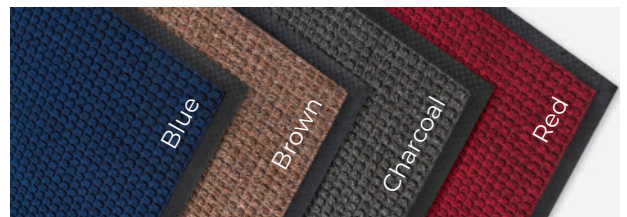

Aquasorb

Aquasorb is intended for use in medium to heavy traffic areas, with the raised crush resistant waffle design providing an aggressive scraping and cleaning action. The rubber perimeter traps dirt and moisture for superb soil and moisture control, making it ideal for use in entranceways and lobbies with regular foot traffic.

Features

- ◆ **Typical applications:** An all-round high-performance mat, ideal for entrances in schools, universities, public buildings, sports facilities, shopping malls, offices and on construction sites.
- ◆ **Material:** Decalon fibres bonded to a tough rubber base.
- ◆ **Cleaning:** Wash with cold water, use vacuum cleaner, or use a pressure pump to remove dirt.
- ◆ **Sustainability:** Nature friendly, biodegradable and recyclable. REACH compliant. Contributes to a cleaner environment by reducing the need to use cleaning chemicals.
- ◆ **Warranty:** Lifetime.

Suitable for indoor use

For our icon glossary please visit: bluediamond.uk.com/glossary
For more information about this product or, to place an order [click here](#)

Code	Metric	Imperial	Thickness	Weight	Colour
AM2436BU	60cm x 90cm	2' x 3'	9mm	2.6kg	Blue
AM2436BR	60cm x 90cm	2' x 3'	9mm	2.6kg	Brown
AM2436CH	60cm x 90cm	2' x 3'	9mm	2.6kg	Charcoal
AM2436RD	60cm x 90cm	2' x 3'	9mm	2.6kg	Red
AM3248BU	80cm x 120cm	3' x 4'	9mm	4.3kg	Blue
AM3248BR	80cm x 120cm	3' x 4'	9mm	4.3kg	Brown
AM3248CH	80cm x 120cm	3' x 4'	9mm	4.3kg	Charcoal
AM3248RD	80cm x 120cm	3' x 4'	9mm	4.3kg	Red